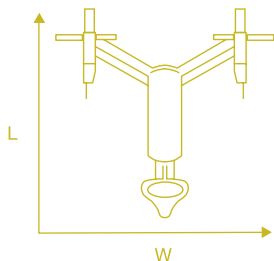

OLYMPIC incline bench

weight plates and bar not included

GZFW2141

US / METRIC

L - 63" / 160 cm

W - 66" / 168 cm

H - 51" / 130 cm

262 lbs. / 119 kg

Y-shaped Frame - Unique shape of frame allows spotter close proximity to lifter for safe spotting.

Adjustable Seat - Seat adjusts in height to fit a wide variety of users.

Inclined Backrest - Set at a 35-degree angle to target the muscles of the upper chest.

Multiple Bar Racks - Two rack heights allow for maximum bar clearance and extend width for wide hand positioning.

Plate Load Design - Attached plate racks are positioned near the bar for easy plate loading.