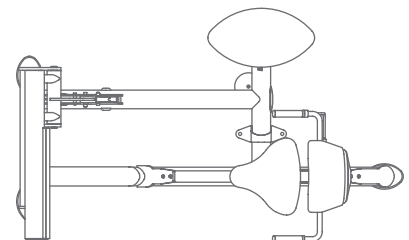

› WARRANTY 10 YEARS: STRUCTURAL FRAME 3 YEARS: BEARINGS, GUIDE RODS, PULLEYS, CAMS, WEIGHT STACKS 1 YEAR: CABLES & LABOR 120 DAYS: UPHOLSTERY, HANDLES & ACCESSORIES