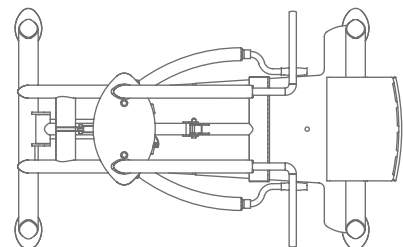

› WARRANTY

10 YEARS: STRUCTURAL FRAME

3 YEARS: BEARINGS, GUIDE RODS, PULLEYS, CAMS, WEIGHT STACKS

1 YEAR: CABLES & LABOR

120 DAYS: UPHOLSTERY, HANDLES & ACCESSORIES